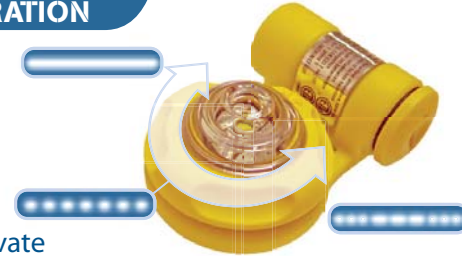

Designed for military use on life rafts and submarine rescue, the Survivor Series VIP employs one of the brightest LEDs available. It can be seen for over 2 1/2 miles (4 Km) and like all VIP lights; is rugged, waterproof and works even at -40°. The perfect addition for inflatable PFDs, Swiftwater vests, Ice Rescue and survival suits. Using the permanent attachment holes and tie wraps, (included) the VIP can be semi-permanently mounted on most items. The built-in stainless steel clip will attach the VIP easily to lash tabs found on many PFDs & survival suits.

## VIP SURVIVOR MODES

Steady On "Flashlight" Mode: 

SOS Emergency Mode: 

Flashing Strobe Mode: 

### MANUAL OPERATION

Simply twist the bezel to activate