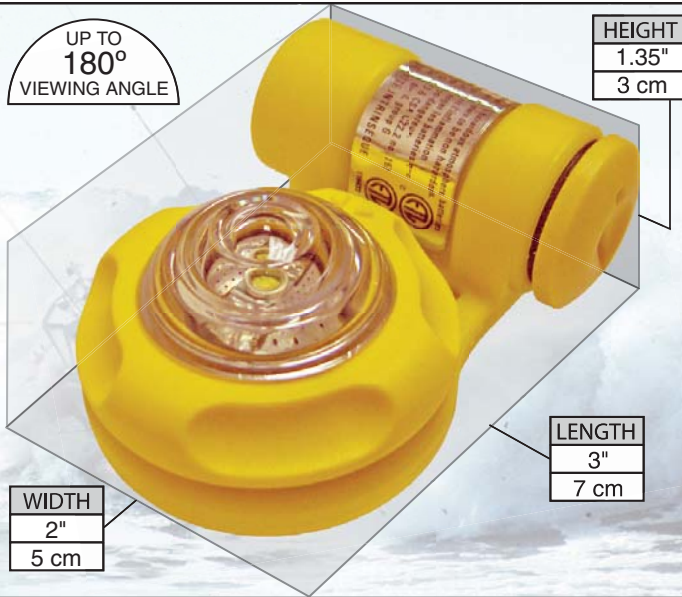

# VIP™ SURVIVOR

ENGINEERED TO EXTREMES AND BUILT TO LAST™

UP TO  
**180°**  
VIEWING ANGLE

HEIGHT  
1.35"  
3 cm

LENGTH  
3"  
7 cm

WIDTH  
2"  
5 cm

Reusable multi mode signal beacon:  
Steady On, SOS, Flashing

3 activation modes:  
-Manual (twist) activation  
-Pull-Pin activation  
-Water activation

Long battery life (12+hrs)

LED rated for 100,000 hrs

SOLAS Approved (May 2008)

Compact Size

Light weight rugged housing

Waterproof	Visibility
330 feet	2 1/2 miles
100 meters	4 kilometers

Temp Range	Weight
-40°F +150°F	4 ounces
-40°C +50°C	112 grams

Designed for military use on life rafts and submarine rescue, the Survivor Series VIP employs one of the brightest LEDs available. It can be seen for over 2 1/2 miles (4 Km) and like all VIP lights; is rugged, waterproof and works even at -40°. The perfect addition for inflatable PFDs, Swiftwater vests, Ice Rescue and survival suits. Using the permanent attachment holes and tie wraps, (included) the VIP can be semi-permanently mounted on most items. The built-in stainless steel clip will attach the VIP easily to lash tabs found on many PFDs & survival suits.